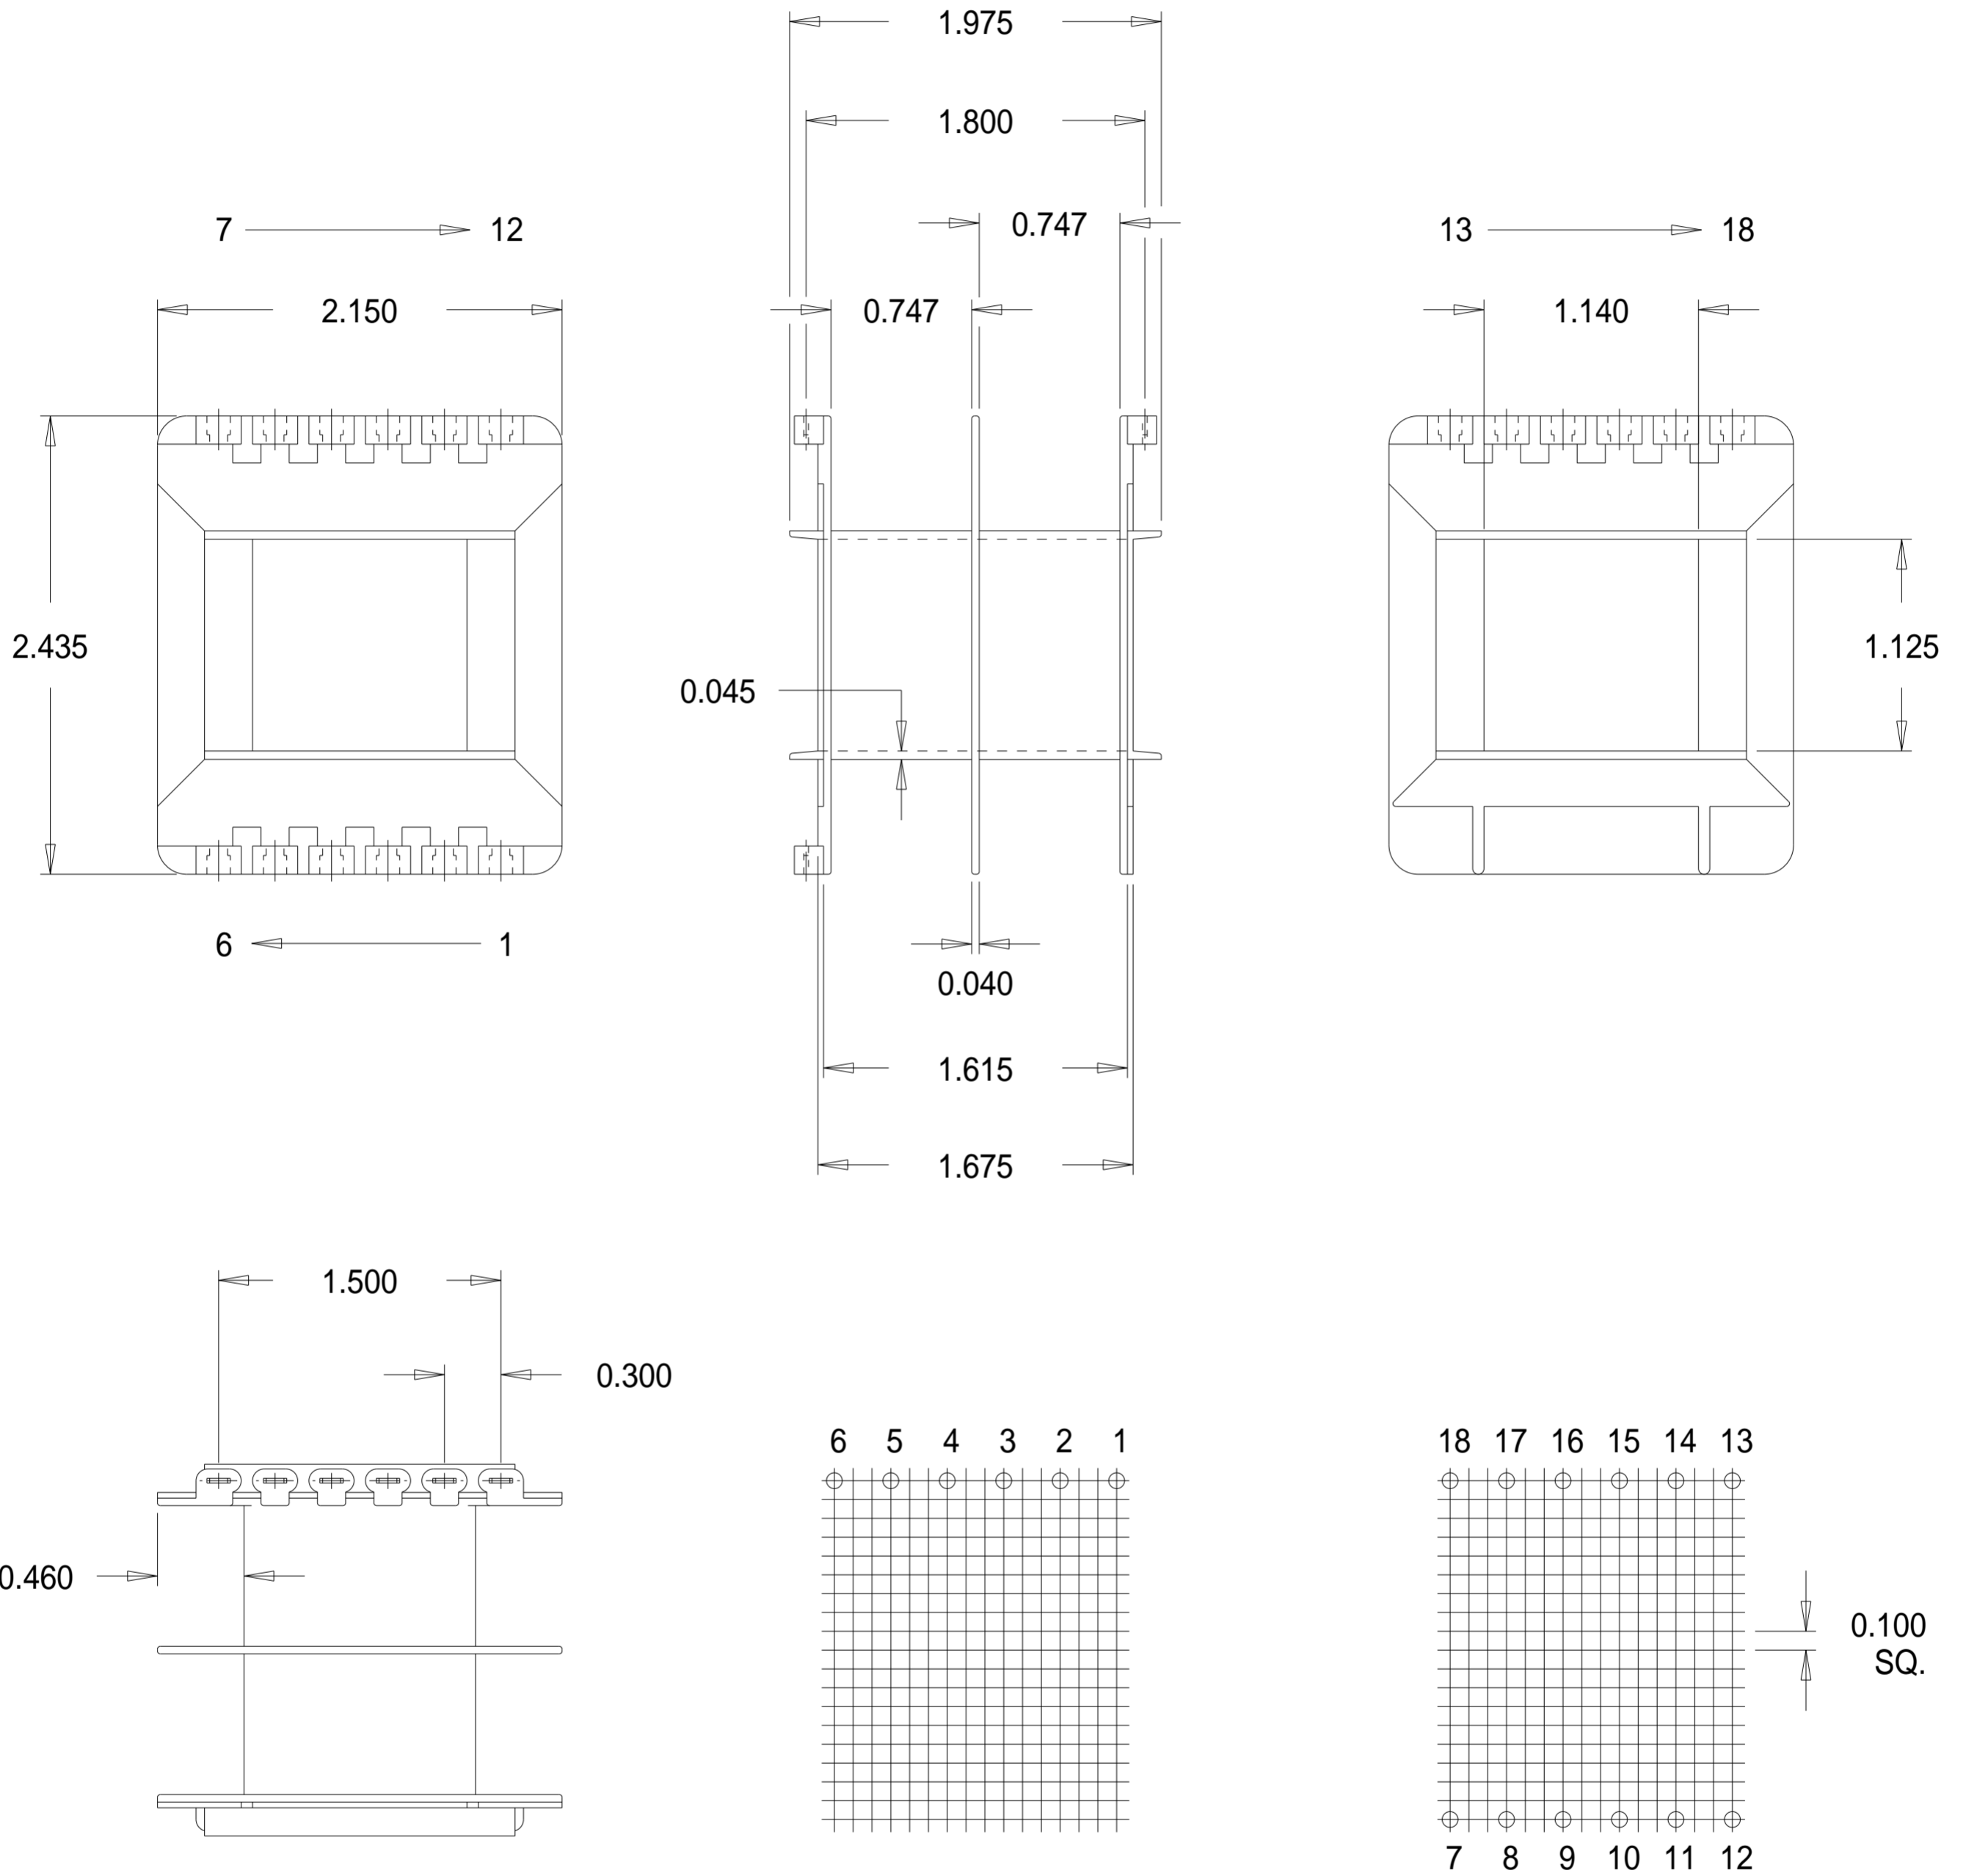

Part No. S07100

196 x 1 1/8" Double Section 'S' Range Bobbin

Dimensions in inches.